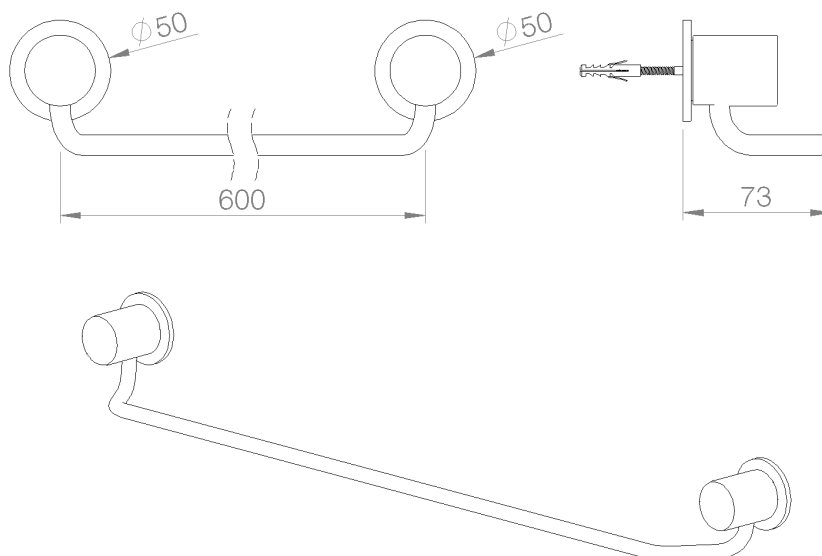

**PRODUCT TECHNICAL SHEET**

Collection : **CONTEMPORARY**

Ref. : **6231.11.13**

Porte-serviette, 1 barre fixe, 600mm

Handdoekdrager, 1 vaste staaf, 600mm

Towel holder, 1 fixed rail, 600mm

**Picture**

**Product details**

**Technical drawing**

RAO.V01